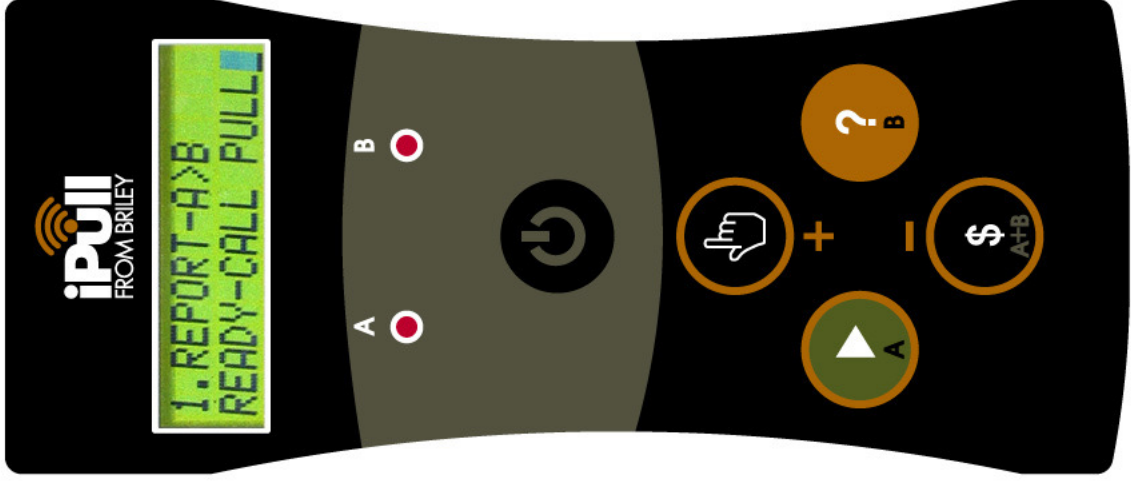

# iPull

## Release Mode Functions

**Release next**

**Skip Step**

**Set/Cancel  
See Report**

**Wake from Sleep**

**Pause Mode**

**Abort &  
Refund**