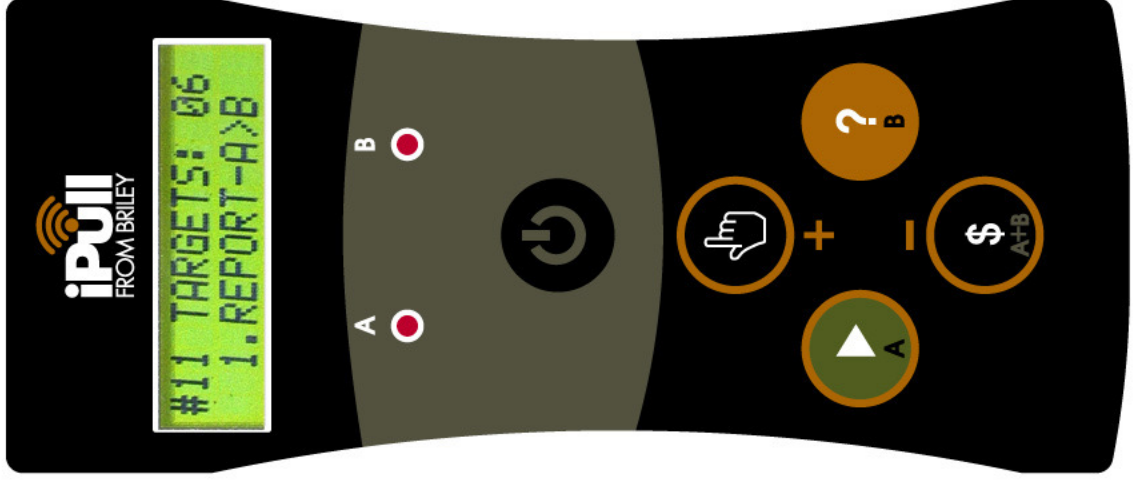

iPull

Payment Mode Functions

Change Number
of Targets

Abort

Check Tag Balance

Wake from Sleep